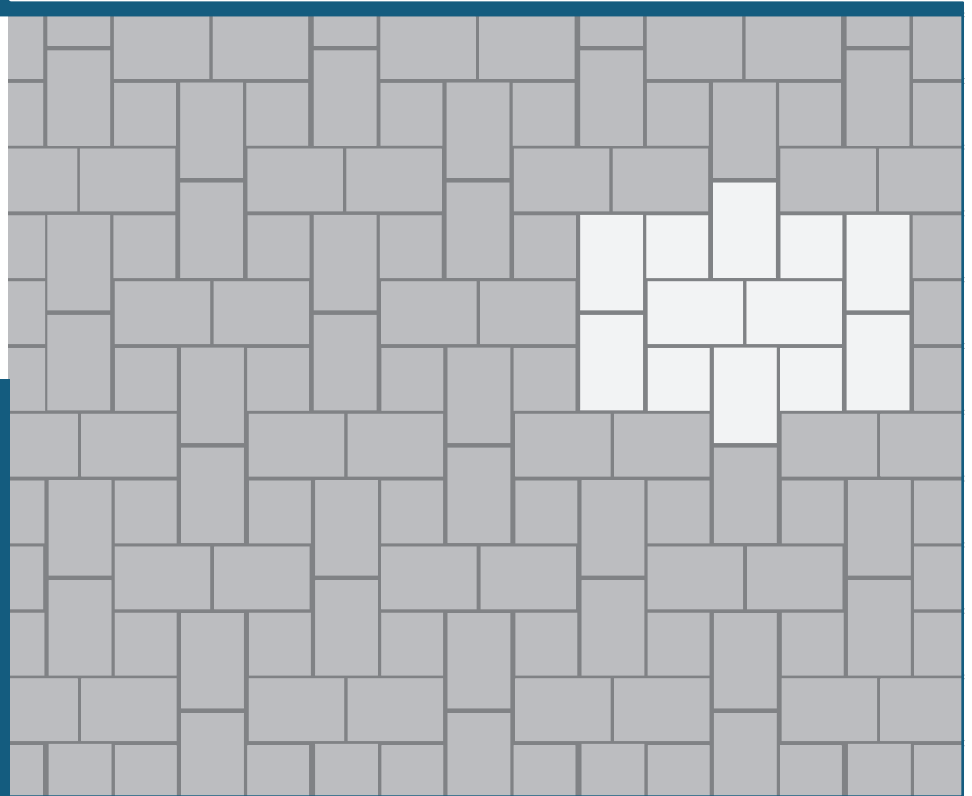

PERCENTAGE USED

B - 27% or D - 27%

C - 73% F - 73%

Oregon Block is located in Central Oregon and serves the entire Oregon and SW Washington regions. Our network of dealers throughout the area are easily accessible and ready to help with your next project. Visit our website or contact us directly to find a dealer near you. For more patterns visit www.oregonblock.com/paver-patterns.

1763 N Gardner Rd.
Prineville, OR 97754

541.447.6869
info@oregonblock.com

OregonBlock.com