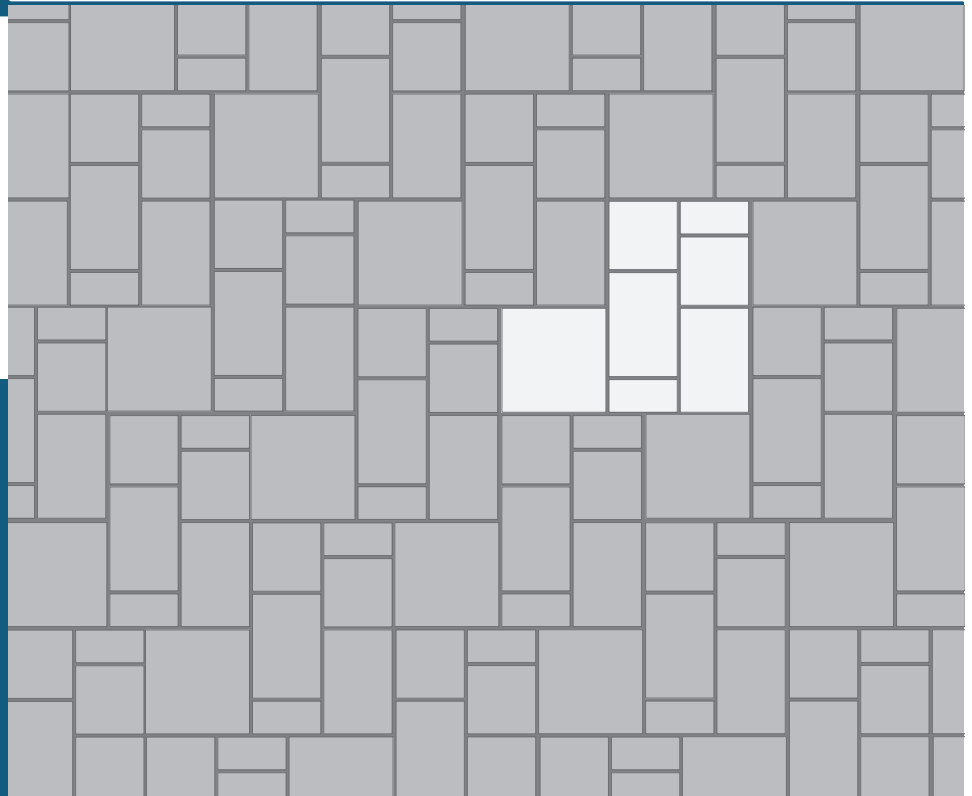

CITY CENTER

541.447.6869 | OregonBlock.com

PATTERN BUILD

PAVER SIZES USED

Block A - 2.75" x 5.5"
Block B - 5.5" x 5.5"
Block C - 5.5" x 8.25"
Block D - 8.25" x 8.25"

PERCENTAGE USED

A - 12.12% C - 36.37%
B - 24.24% D - 27.27%